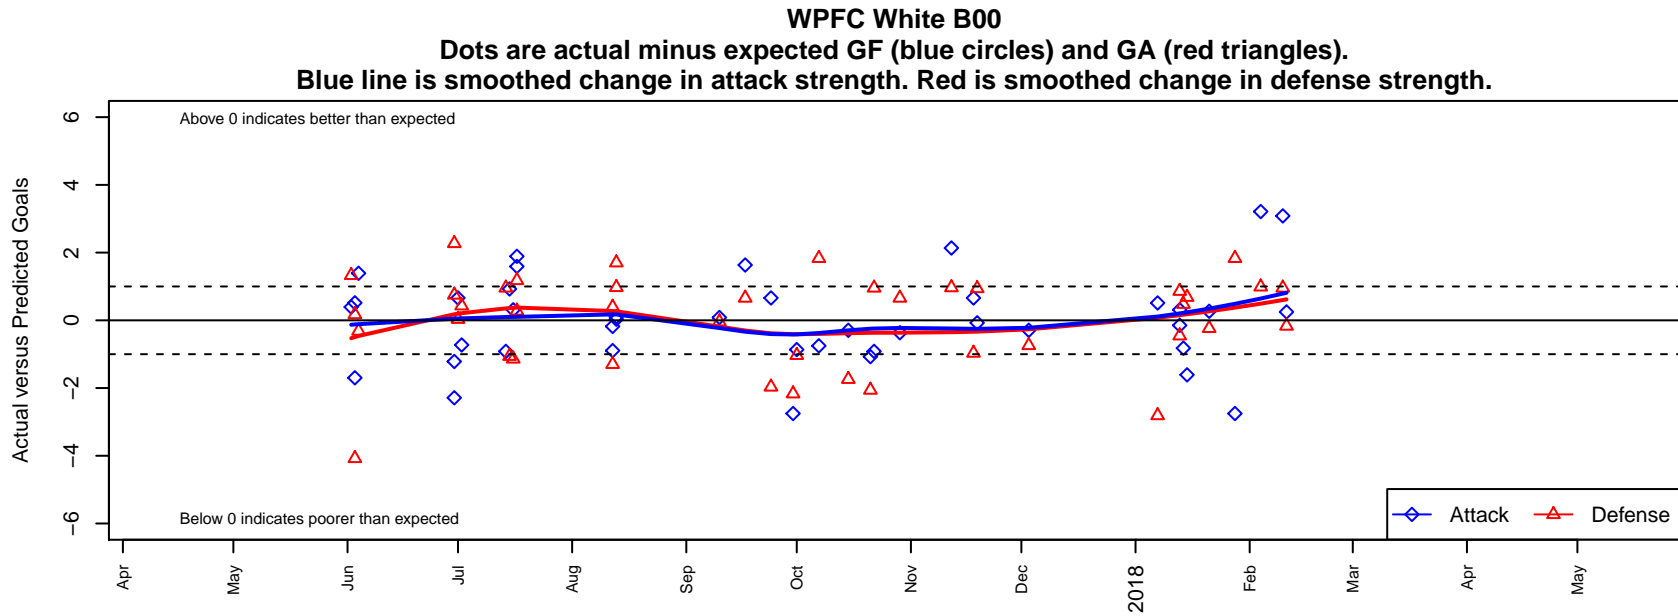

WPFC White B00

Washington Premier FC
 Tacoma, WA
 B00 total strength=1810
 attack=39.86 defense=27.52
 fall league = RCL B00 Div 2

alt names used:
 WASHINGTON PREMIER B00 WHITE
 WASHINGTON PREMIER WPFC B00' WHITE
 WPFC B00 White B
 Washington Premier FC B00 White
 WPFC B00 White B

**attack and defense variance (black dot)
relative to other teams
and top 10 in region**

**attack and defense rating
relative to others at age
and all opponents in last 13 months**

Performance relative to 13 month average