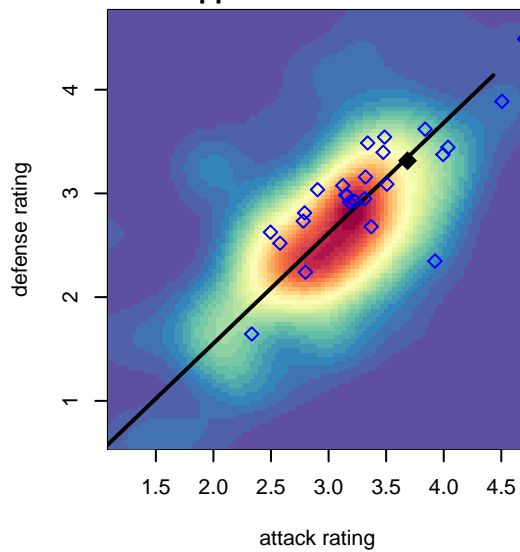

WPFC White B00

Washington Premier FC
 Tacoma, WA
 B00 total strength=1810
 attack=39.86 defense=27.52
 fall league = RCL B00 Div 2

alt names used:
 WASHINGTON PREMIER B00 WHITE
 WASHINGTON PREMIER WPFC B00' WHITE
 WPFC B00 White B
 Washington Premier FC B00 White
 WPFC B00 White B

**attack and defense variance (black dot)
relative to other teams
and top 10 in region**

**attack and defense rating
relative to others at age
and all opponents in last 13 months**

Performance relative to 13 month average