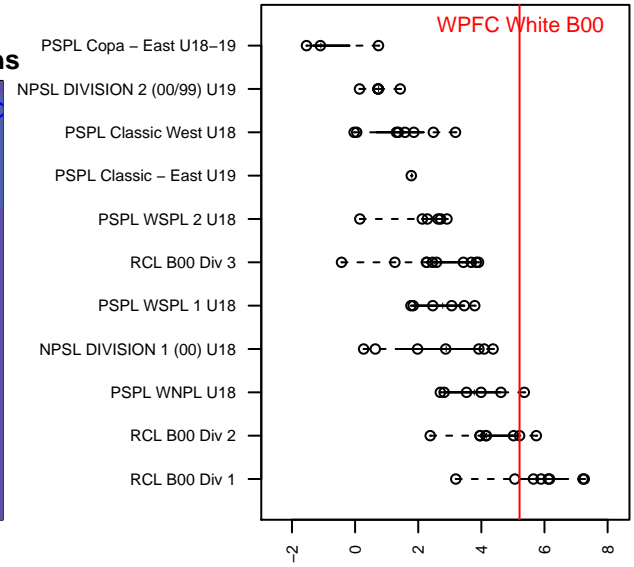

WPFC White B00

Washington Premier FC
 Tacoma, WA
 B00 total strength=1810
 attack=39.86 defense=27.52
 fall league = RCL B00 Div 2

alt names used:
 WASHINGTON PREMIER B00 WHITE
 WASHINGTON PREMIER WPFC B00' WHITE
 WPFC B00 White B
 Washington Premier FC B00 White
 WPFC B00 White B

**attack and defense variance (black dot)
relative to other teams
and top 10 in region**

**attack and defense rating
relative to others at age
and all opponents in last 13 months**

Performance relative to 13 month average