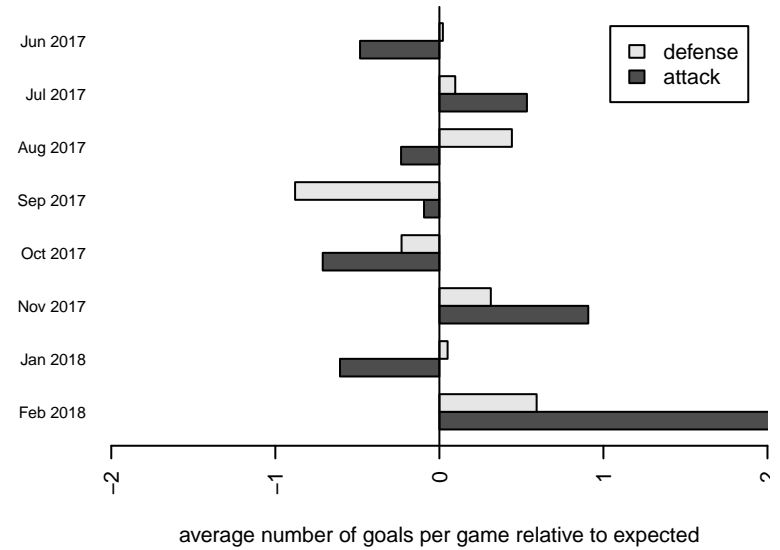

Performance relative to 13 month average