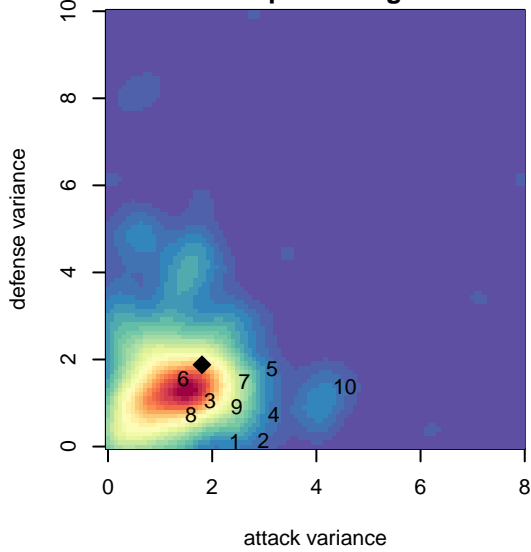

WPFC White B00

Washington Premier FC
 Tacoma, WA
 B00 total strength=1810
 attack=39.86 defense=27.52
 fall league = RCL B00 Div 2

alt names used:
 WASHINGTON PREMIER B00 WHITE
 WASHINGTON PREMIER WPFC B00' WHITE
 WPFC B00 White B
 Washington Premier FC B00 White
 WPFC B00 White B

**attack and defense variance (black dot)
relative to other teams
and top 10 in region**

**attack and defense rating
relative to others at age
and all opponents in last 13 months**

Performance relative to 13 month average