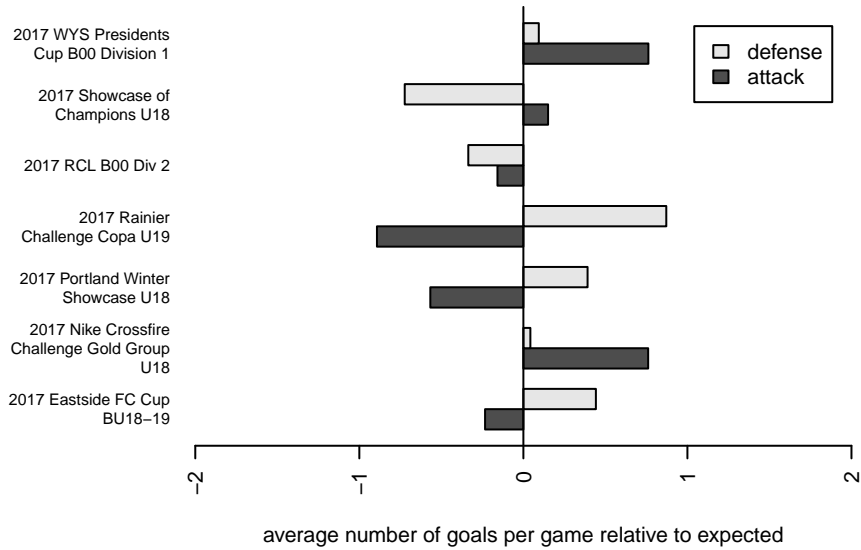

WPFC White B00

Washington Premier FC
 Tacoma, WA
 B00 total strength=1810
 attack=39.86 defense=27.52
 fall league = RCL B00 Div 2

alt names used:
 WASHINGTON PREMIER B00 WHITE
 WASHINGTON PREMIER WPFC B00' WHITE
 WPFC B00 White B
 Washington Premier FC B00 White
 WPFC B00 White B

Venues played:
 2017 Showcase of Champions U18
 2017 Rainier Challenge Copa U19
 2017 Nike Crossfire Challenge Gold Group U18
 2017 Eastside FC Cup BU18-19
 2017 RCL B00 Div 2
 2017 WYS Presidents Cup B00 Division 1
 2017 Portland Winter Showcase U18

**attack and defense variance (black dot)
relative to other teams
and top 10 in region**

**attack and defense rating
relative to others at age
and all opponents in last 13 months**

Performance relative to 13 month average